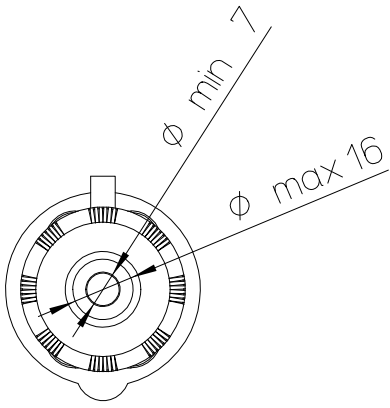

Diritti riservati All rights reserved

dimensions in mm
Date 19/05/2017
Sign. C. Mainini

PE 1693 SV
hoods, plugs, 2 poles + PE, 16A

Scale
1:2