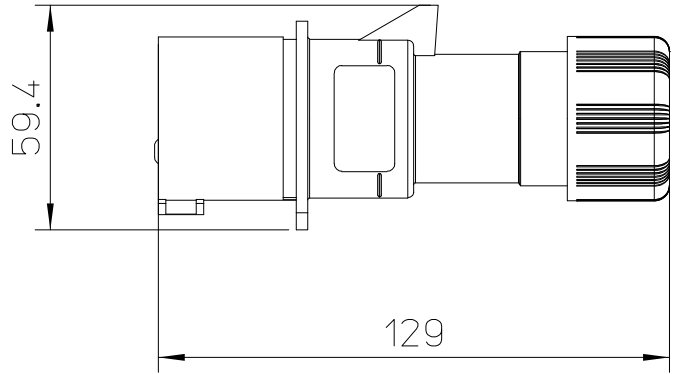

Diritti riservati All rights reserved

dimensions in mm
Date 19/05/2017
Sign. C. Mainini

PE 1693 SV
hoods, plugs, 2 poles + PE, 16A

Scale
1:2