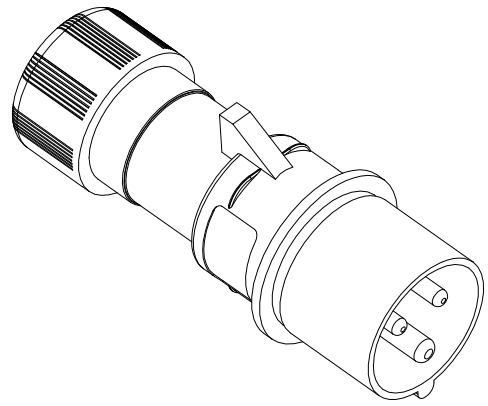

Diritti riservati All rights reserved

dimensions in mm
Date 19/05/2017
Sign. C. Mainini

PE 1693 SV
hoods, plugs, 2 poles + PE, 16A

Scale
1:2